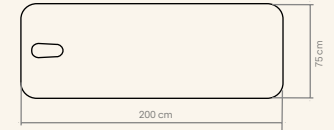

A professional treatment table doesn't have to be boring!

09

Bamboo Sound System

Never thought you could bring music to your treatment table? Choose the Bamboo Sound System with Bluetooth connection and place it into its housing on the table base or simply take it out and put it on your desk.

Since well-being and music are the perfect duo!

More Swop Spa

Swop S3 Spa

SPA bed with single block mattress of high comfort. The bed is equipped with 3 engines which adjust the height of the table, the backrest position, and the central part. Swop S3 Spa is equipped as standard with a white LED lighting on the base.