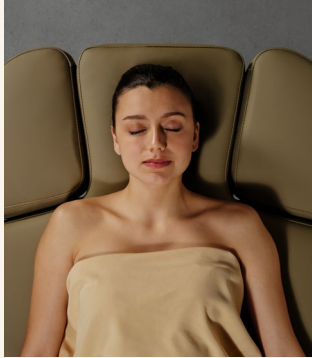

Swop S4 Spa

When art
meets art

swop

Swop Spa

Beds to chillax!

Naggura Swop Spa beds, are an innovative, comfortable and high quality line of tables.

Swop S4 Spa UP

Top quality Spa bed with double column structure. It is equipped with 4 engines that adjust the height, backrest, leg-rest and tilt. Equipped with 3 memory positions and reset function. Continuous mattress in viscoelastic material offering high comfort to the patient. Swop S4 is equipped with heating system as standard. Retractable wheels and white Led lighting on the base.

Always on the UPgrade!

03

TwinLift by Naggura

Patented armrest system. Ergonomic and easy to use. The arm supports can be lowered and lifted by the patient himself.

Make yourself comfortable!

04

Wheels

Swop S4 Spa UP comes with wheels that can be blocked and unblocked using a lever.

Swop on wheels!

05

Heating

High quality mattress with memory foam and heating as standard.

Calm down and bright UP your day!

Available in white or brown upholstery.

06

Naggura Skin

High-end upholstery made of vinyl coated fabric that offers optimum quality, resistance and durability.

The best skin for your table!

07

Wood finishes

Natural wood finishes on the bed frame give a soft and warm look to the table.