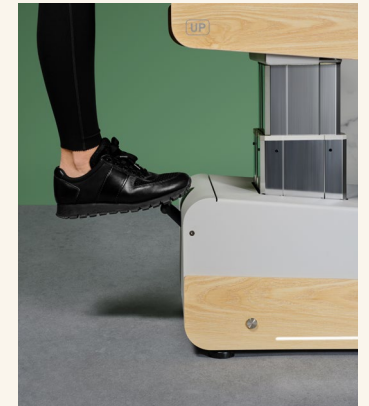

Always on the UPgrade!

03

TwinLift by Naggura

Patented armrest system. Ergonomic and easy to use. The arm supports can be lowered and lifted by the patient himself.

Make yourself comfortable!

04

Wheels

Swop S4 Spa UP comes with wheels that can be blocked and unblocked using a lever.