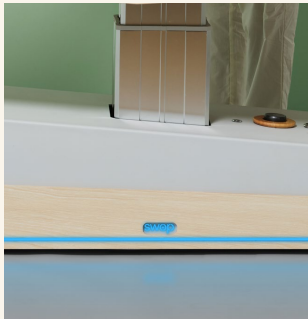

08

Interchangeable Panels & LED lighting

Cause you never get up in the same mood! Swap the front panels and you will get a brand-new table in a matter of seconds. It's time to bring colour and light to your consulting room.

A professional treatment table doesn't have to be boring!