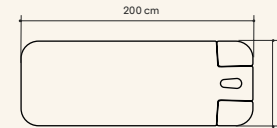

Always on the UPgrade!

03

TwinLift by Naggura

Patented armrest system. Ergonomic and easy to use. The arm supports can be lowered and lifted by the patient himself.

Make yourself comfortable!

04

Wheels

Swop S4 Spa UP comes with wheels that can be blocked and unblocked using a lever.