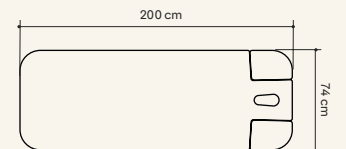

05

Heating

High quality mattress with memory foam and heating as standard.

Calm down and bright UP your day!

Available in white or brown upholstery.

06

Naggura Skin

High-end upholstery made of vinyl coated fabric that offers optimum quality, resistance and durability.

The best skin for your table!

07

Wood finishes

Natural wood finishes on the bed frame give a soft and warm look to the table.

Naturally relaxing!

08

Interchangeable Panels & LED lighting

Cause you never get up in the same mood! Swap the front panels and you will get a brand-new table in a matter of seconds. It's time to bring colour and light to your consulting room.

A professional treatment table doesn't have to be boring!

09

Bamboo Sound System

Never thought you could bring music to your treatment table? Choose the Bamboo Sound System with Bluetooth connection and place it into its housing on the table base or simply take it out and put it on your desk.

Since well-being and music are the perfect duo!

More Swop Spa

Swop S3 Spa

SPA bed with single block mattress of high comfort. The bed is equipped with 3 engines which adjust the height of the table, the backrest position, and the central part. Swop S3 Spa is equipped as standard with a white LED lighting on the base.

Swop S3 HT Spa

SPA bed with single block mattress of high comfort and TwinLift armrests. The bed is equipped with 3 engines which adjust the height of the table, the backrest position, and the central part. Swop S3 Spa is equipped as standard with heating and white LED lighting on the base.