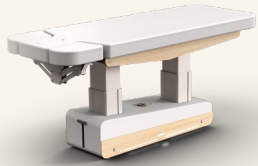

Swop S4 Spa

When art
meets art

swop

Swop Spa

Beds to chillax!

Naggura Swop Spa beds, are an innovative, comfortable and high quality line of tables.

Swop S4 Spa UP

Top quality Spa bed with double column structure. It is equipped with 4 engines that adjust the height, backrest, leg-rest and tilt. Equipped with 3 memory positions and reset function. Continuous mattress in viscoelastic material offering high comfort to the patient. Swop S4 is equipped with heating system as standard. Retractable wheels and white Led lighting on the base.